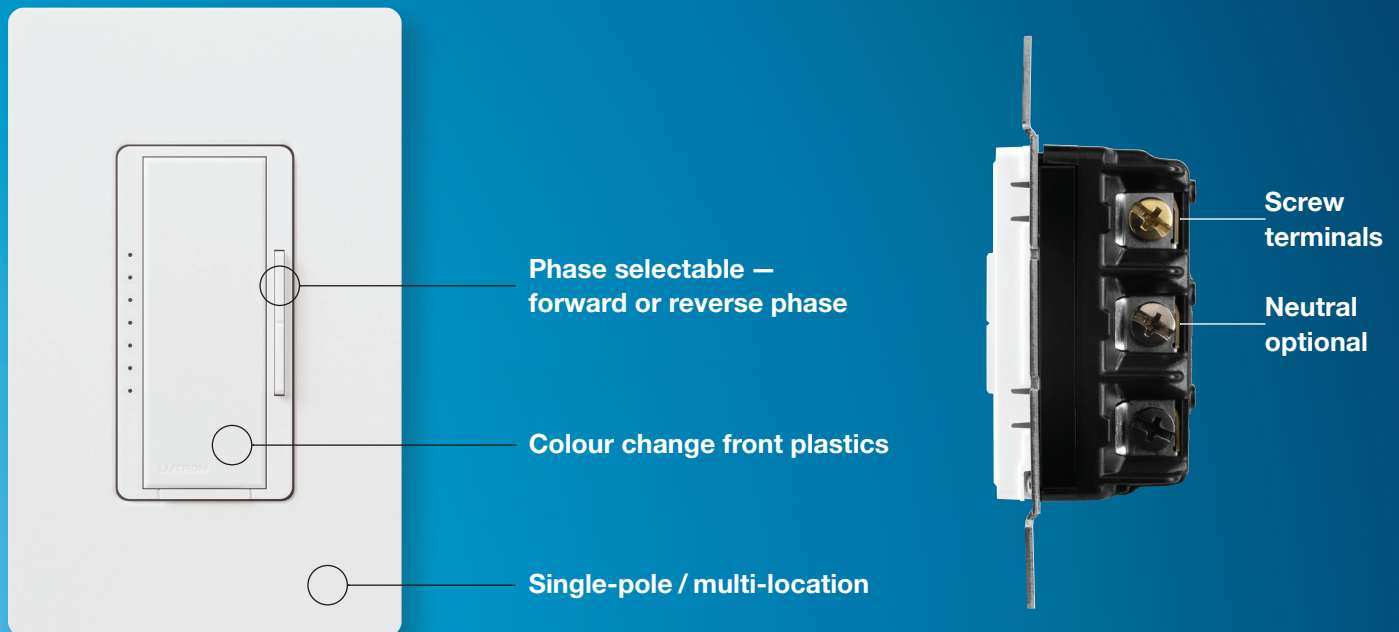

Introducing the **new** C•L PRO dimmer

The survival tool of dimmers

Maestro C•L PRO dimmer

MA-PRO, $99.00 (Gloss), $111.00 (Satin) LIST

One dimmer for any job

Product highlights:

1. Load ratings:
  - 250W of LED/CFL
  - 500W of incandescent/halogen/ELV
  - 400 VA/300W of MLV
2. Fast, easy retrofittable installation for any age home, with any wiring
  - Neutral optional
  - Screw terminals – easy wiring, no wire connectors required
3. Phase selectable – works in both forward or reverse phase dimming
4. Colour change front plastics – interchangeable plastics to match the decor of any home

© 08/2019 Lutron Electronics Co., Inc. P/N 367-2815/CA REV A (non-orderable)

®, Lutron, Maestro PRO, and C•L are trademarks of Lutron Electronics Co., Inc., registered in the U.S. and other countries.