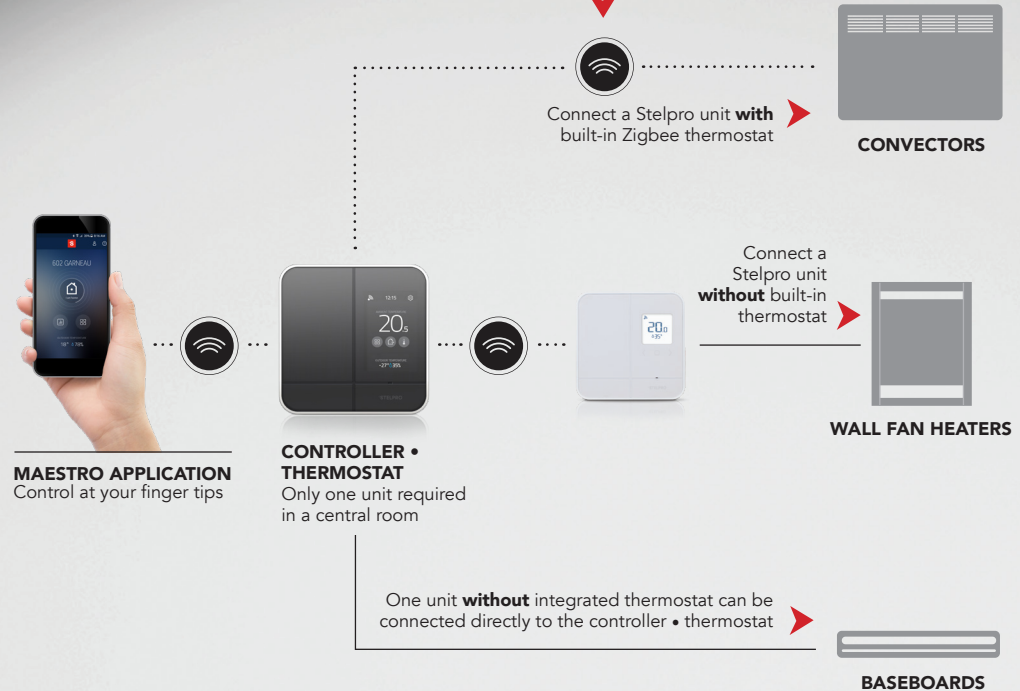

CONNECTED ECOSYSTEM

3 WAYS TO CONNECT

UP TO 25%* IN ELECTRICITY SAVINGS AND A BIG HELPING HAND FOR THE ENVIRONMENT.

UNIQUE GEOFENCING FEATURE

MAESTRO recognizes the presence of the occupants of the property within a radius of two kilometers and adjusts the temperature according to their movements.